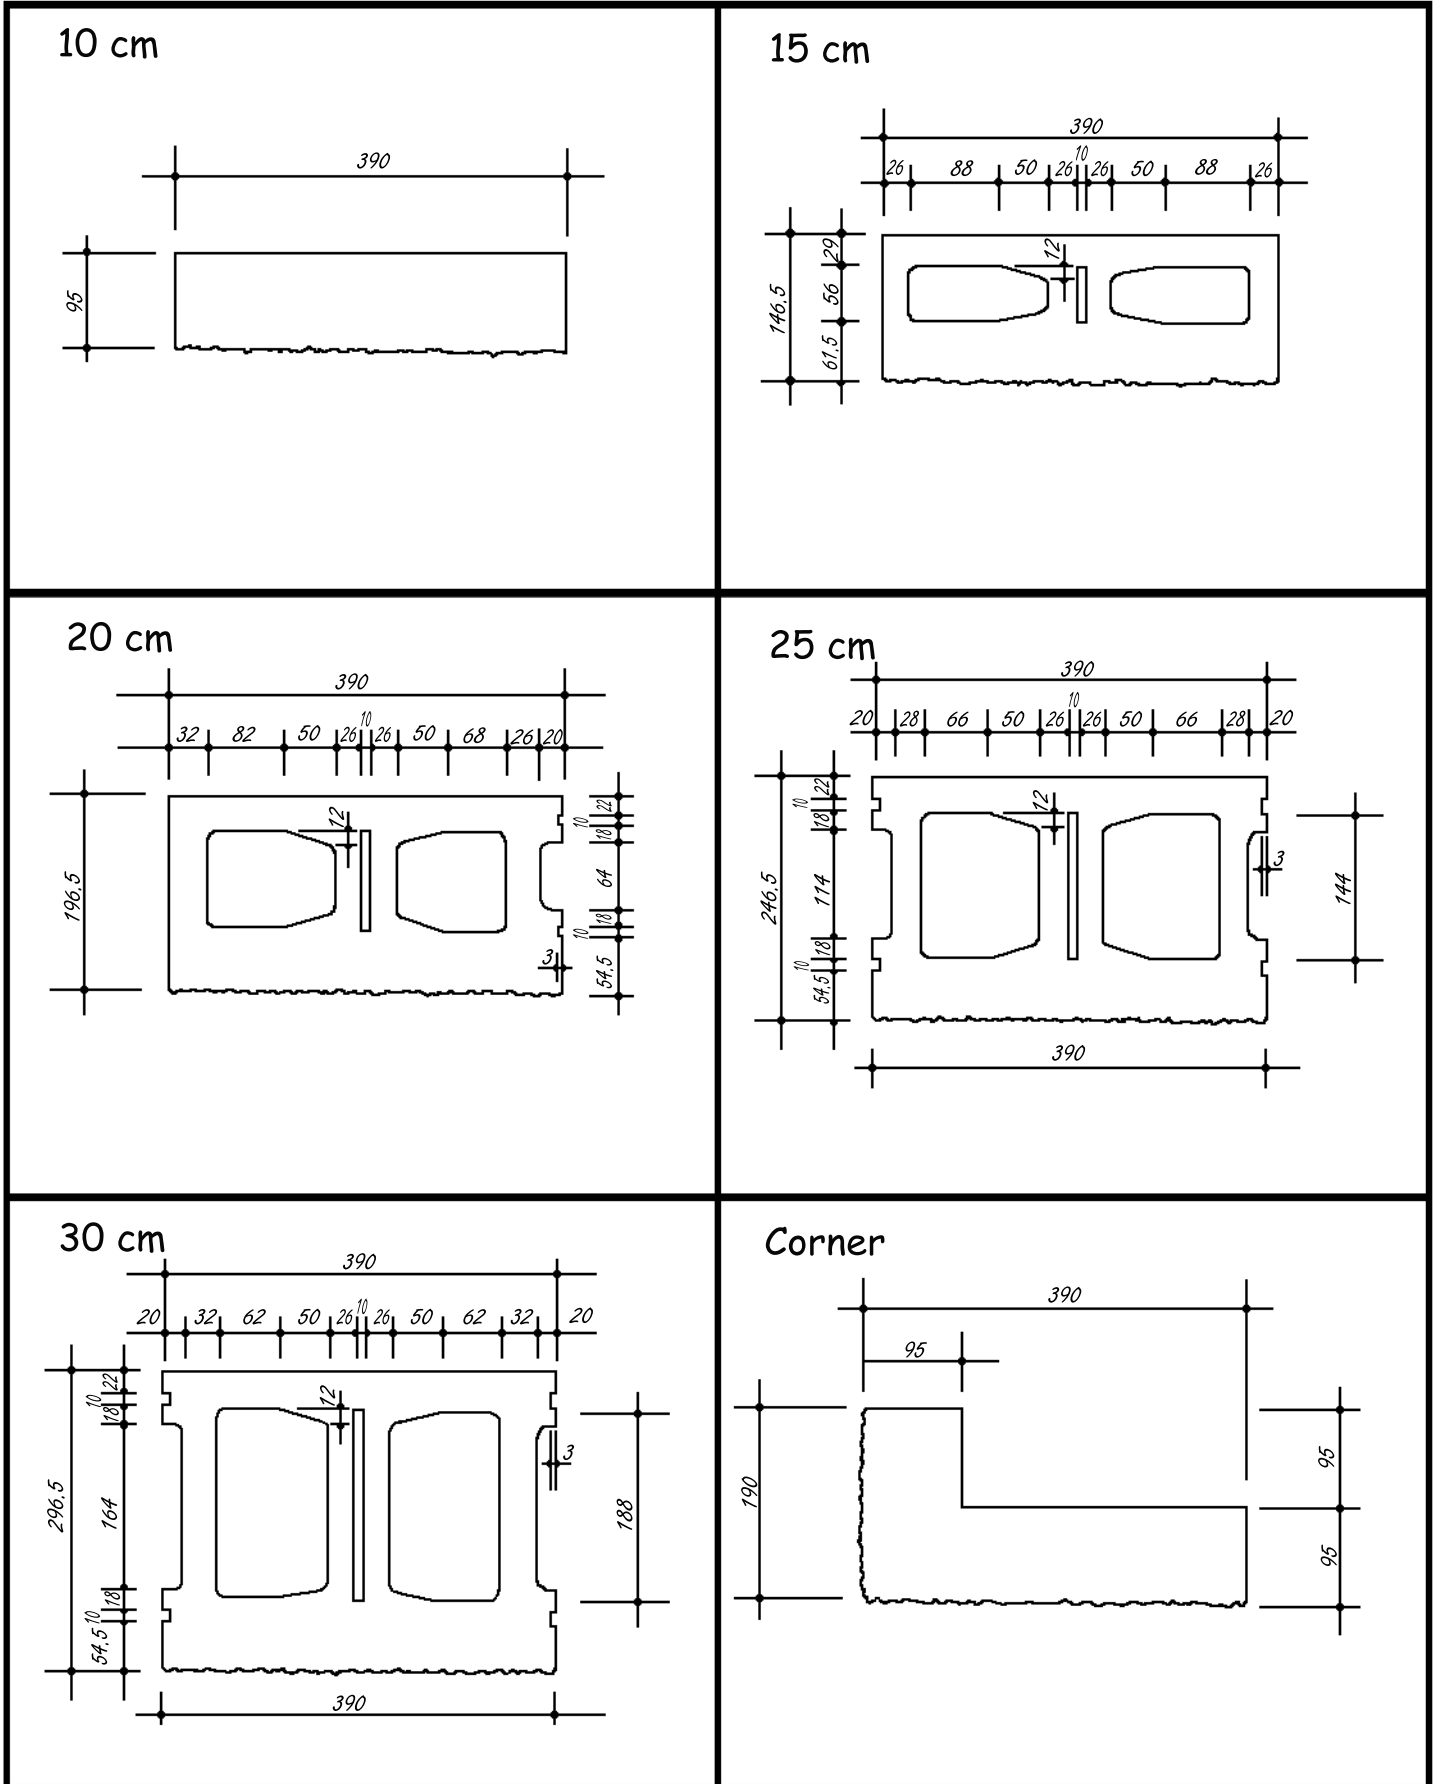

FULL FACE SPLIT

Note: Unit size code 20, 25, 30 cm available in plain & open ends.