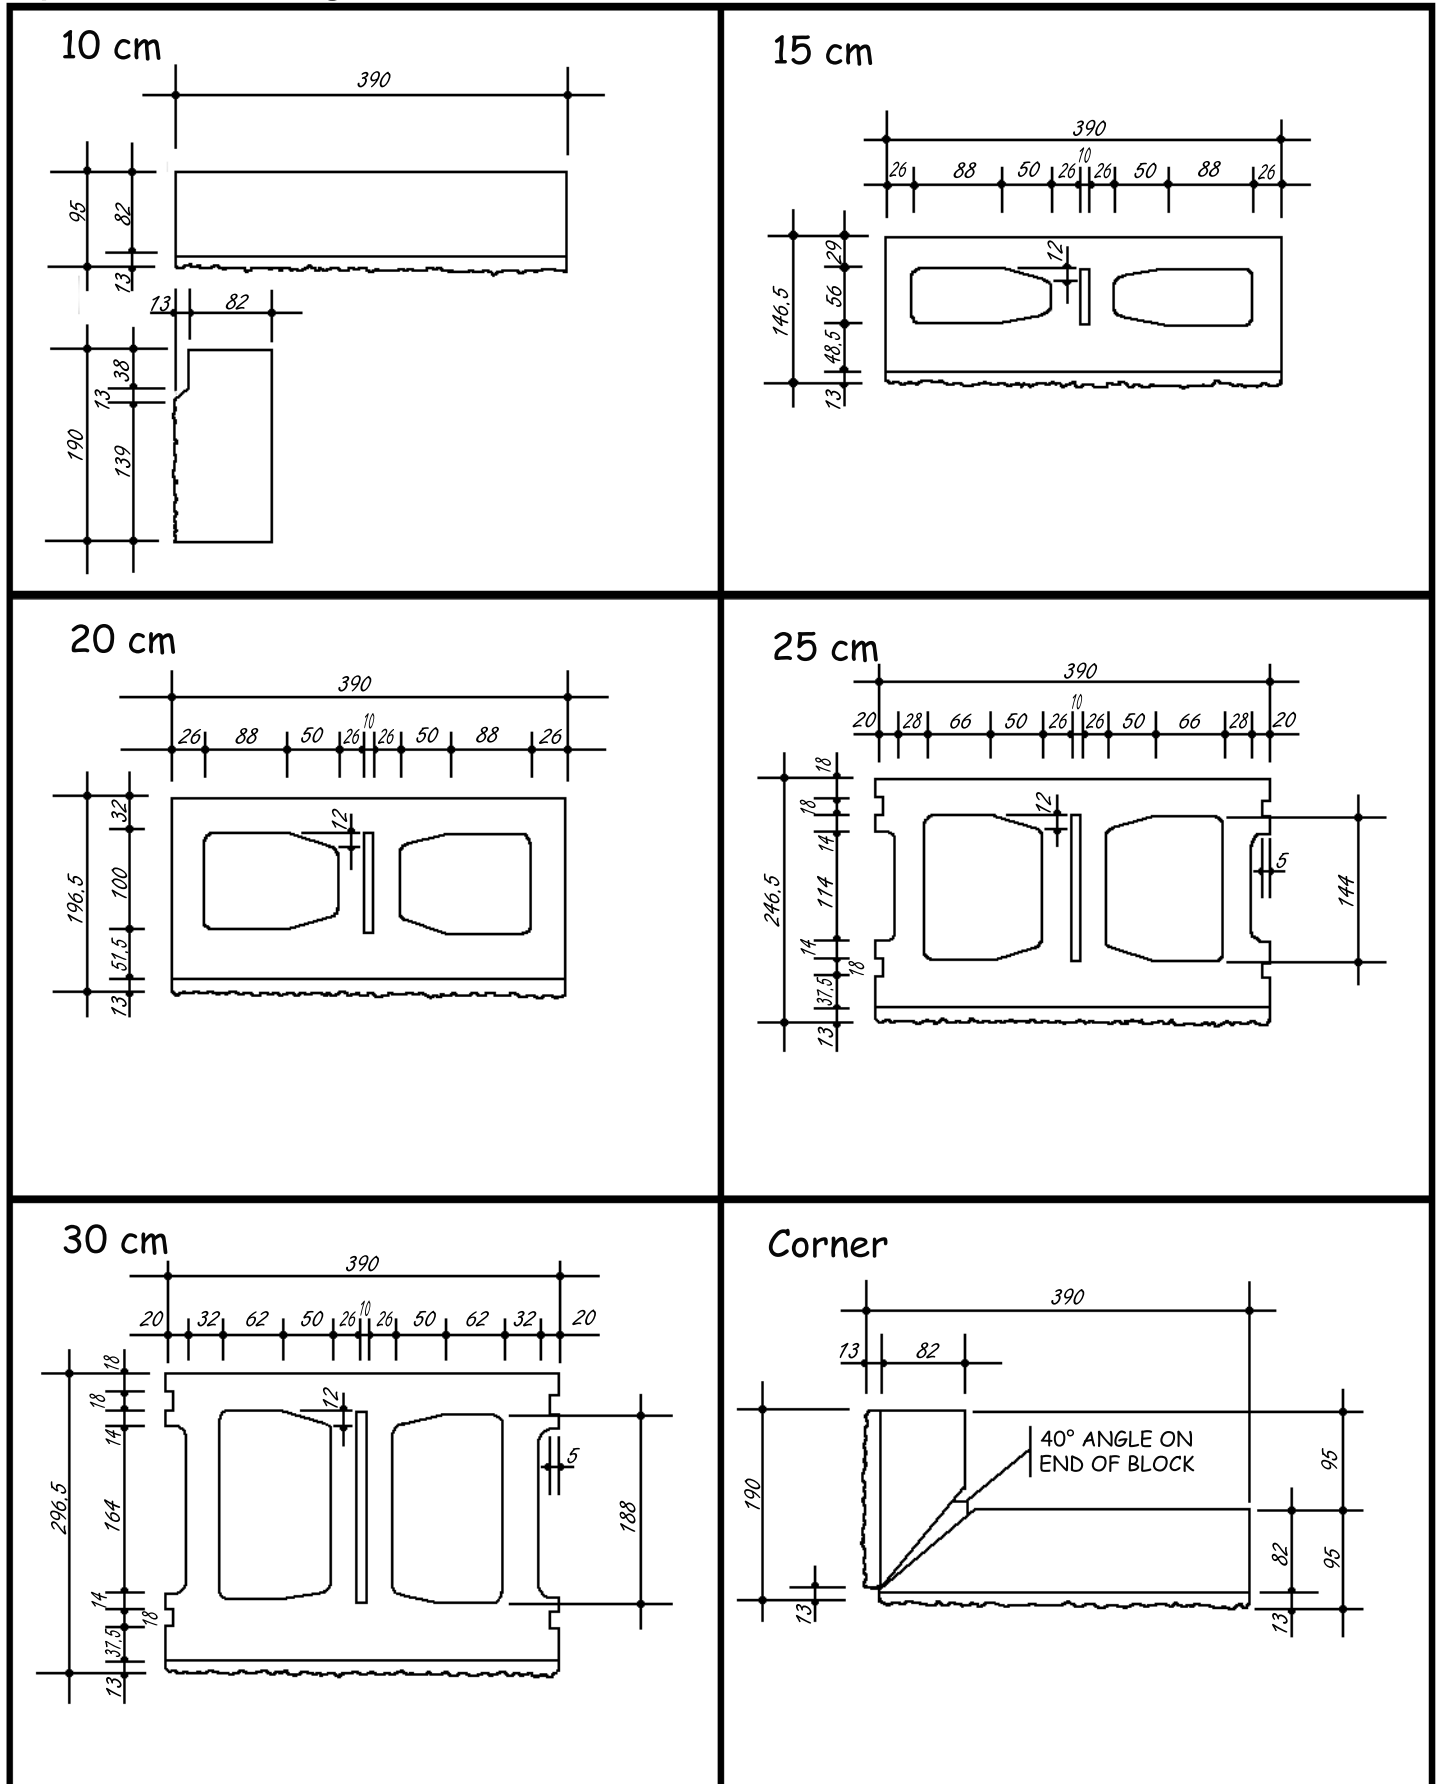

Split Face Ledge Block

Note: Unit size code 20, 25, 30 cm available in plain & open ends.