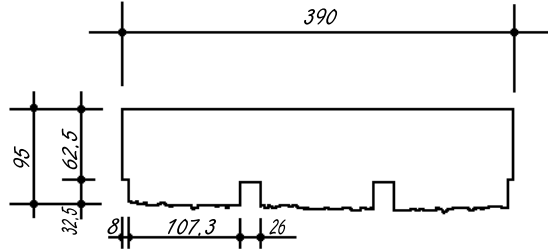

Split Rib (3)

10 cm

15 cm

20 cm

25 cm

30 cm

Corner

Note: Unit size code 20, 25, 30 cm available in plain & open ends.