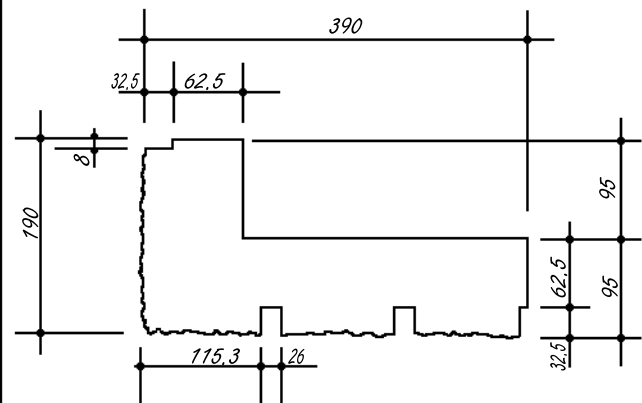

Split Rib (3)

10 cm

15 cm

20 cm

25 cm

30 cm

Corner

Note: Unit size code 20, 25, 30 cm available in plain & open ends.