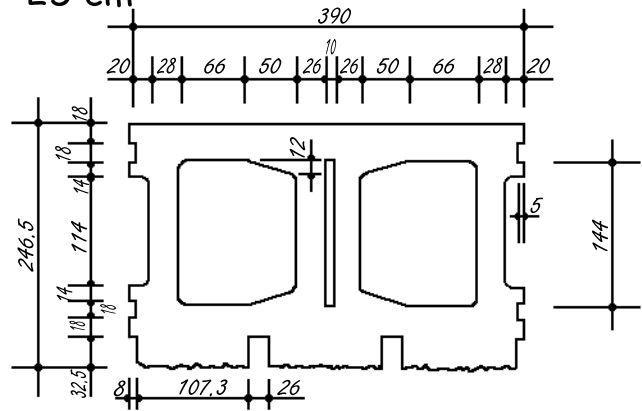

Split Rib (3)

10 cm

15 cm

20 cm

25 cm

30 cm

Corner

Note: Unit size code 20, 25, 30 cm available in plain & open ends.