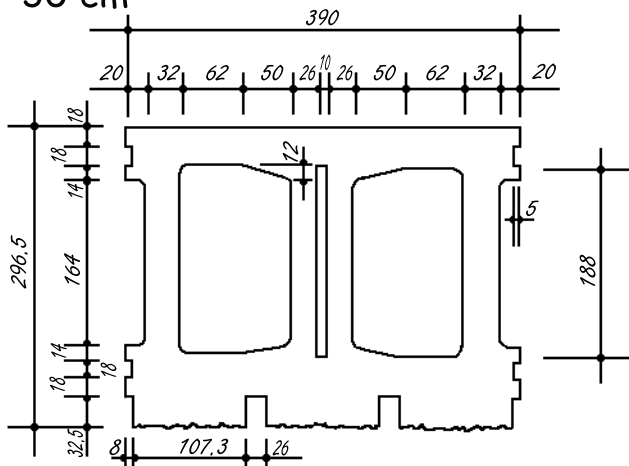

Split Rib (3)

10 cm

15 cm

20 cm

25 cm

30 cm

Corner

Note: Unit size code 20, 25, 30 cm available in plain & open ends.