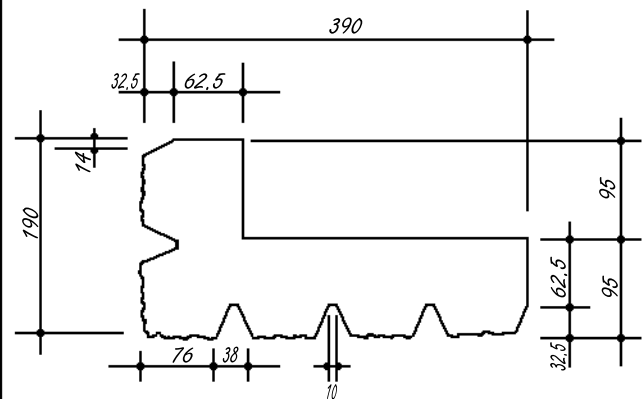

Split Rib (4)

10 cm

15 cm

20 cm

25 cm

30 cm

Corner

Note: Unit size code 20, 25, 30 cm available in plain & open ends.