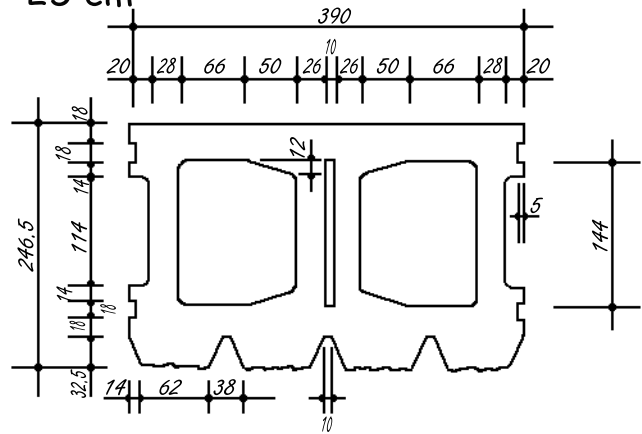

Split Rib (4)

10 cm

15 cm

20 cm

25 cm

30 cm

Corner

Note: Unit size code 20, 25, 30 cm available in plain & open ends.