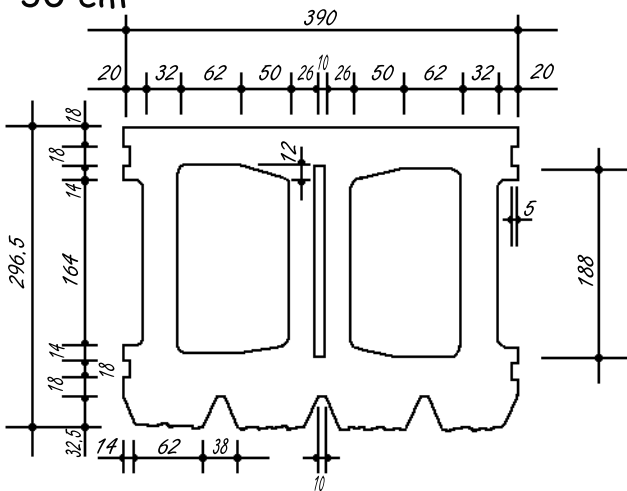

Split Rib (4)

10 cm

15 cm

20 cm

25 cm

30 cm

Corner

Note: Unit size code 20, 25, 30 cm available in plain & open ends.