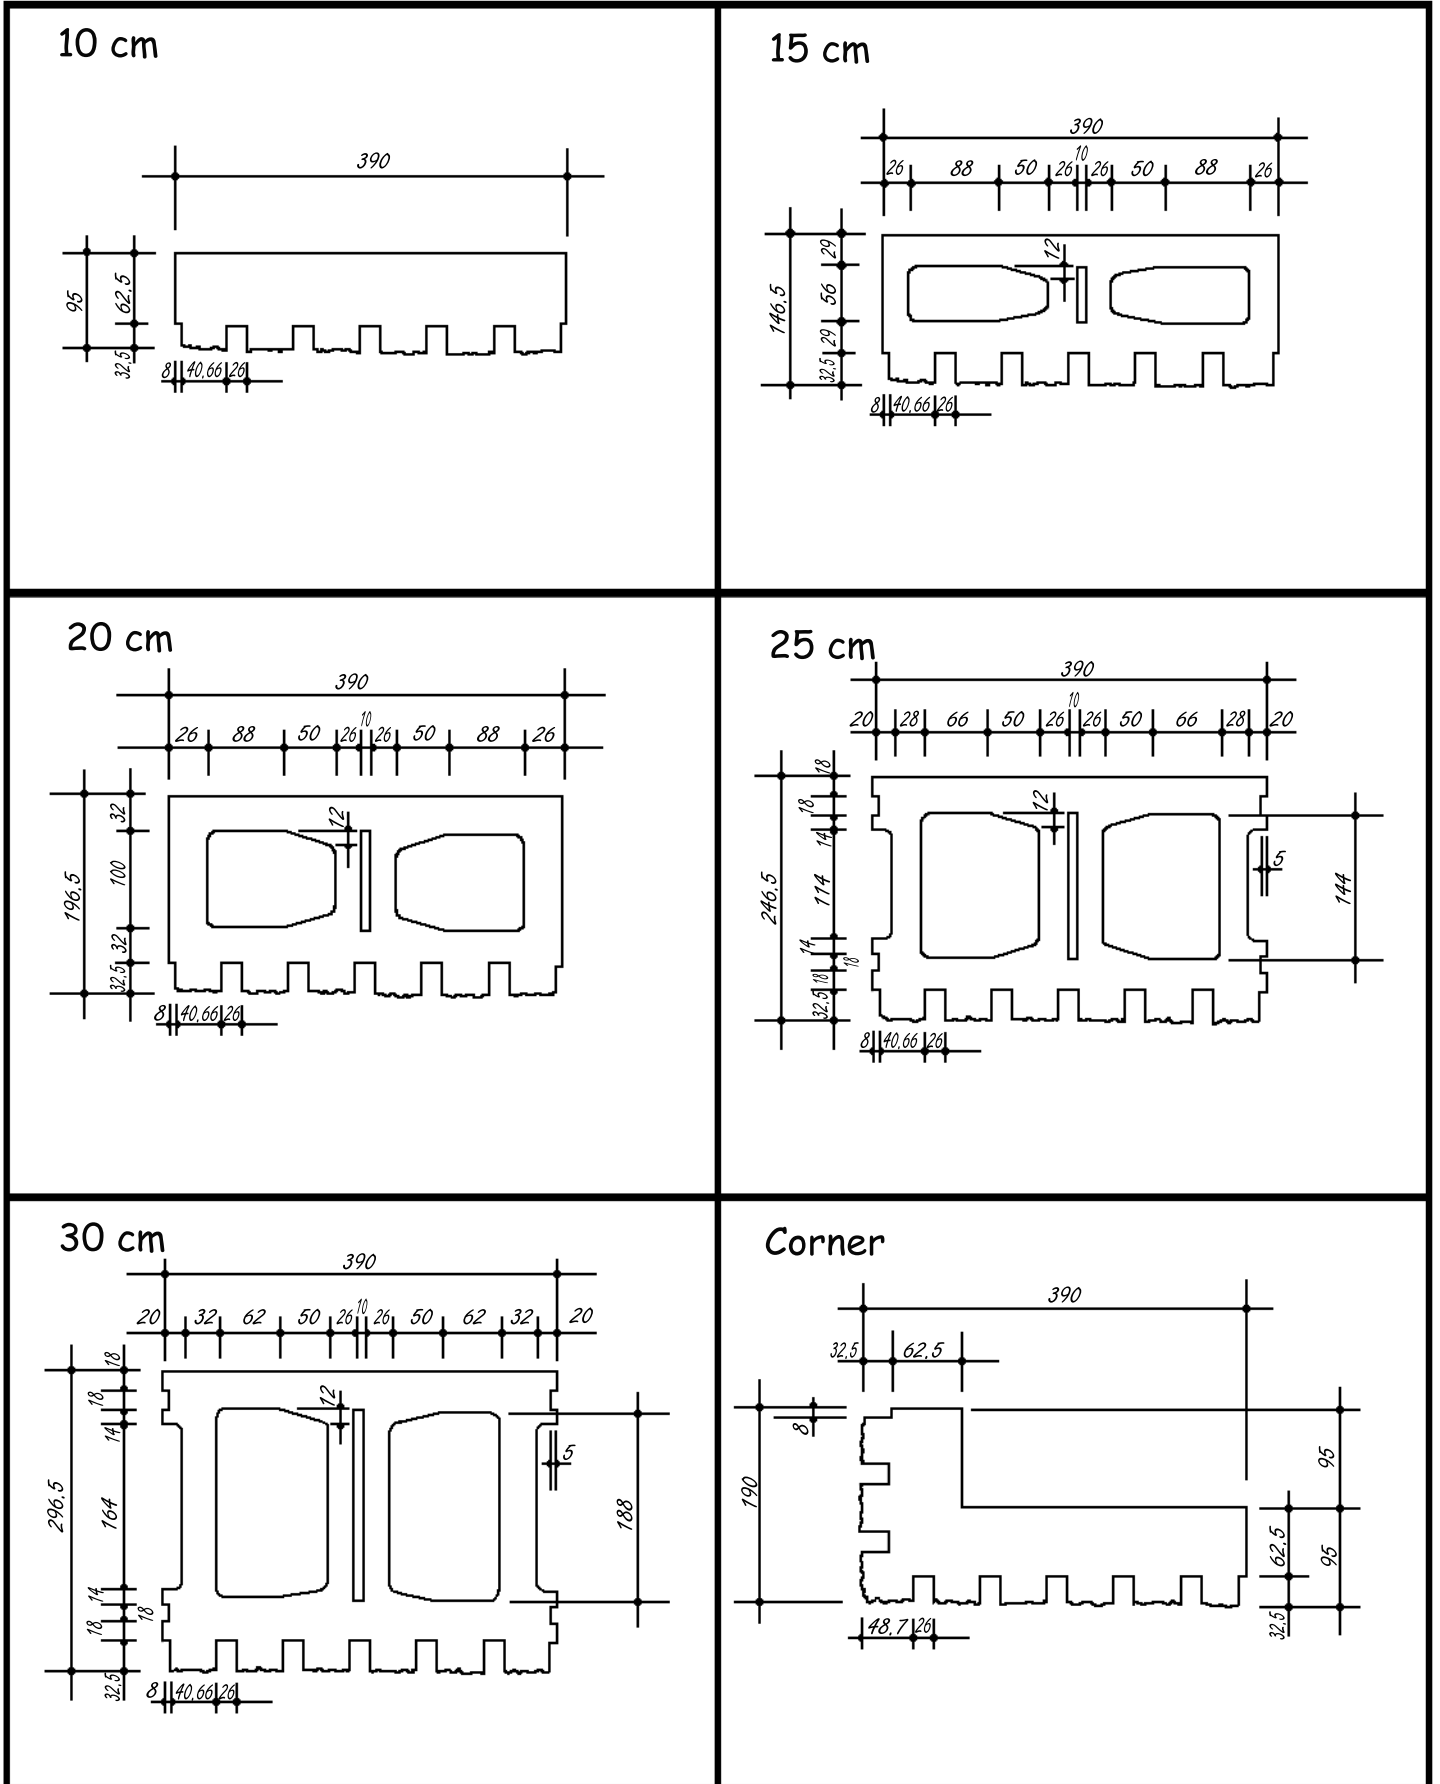

Split Rib (6)

Note: Unit size code 20, 25, 30 cm available in plain & open ends.