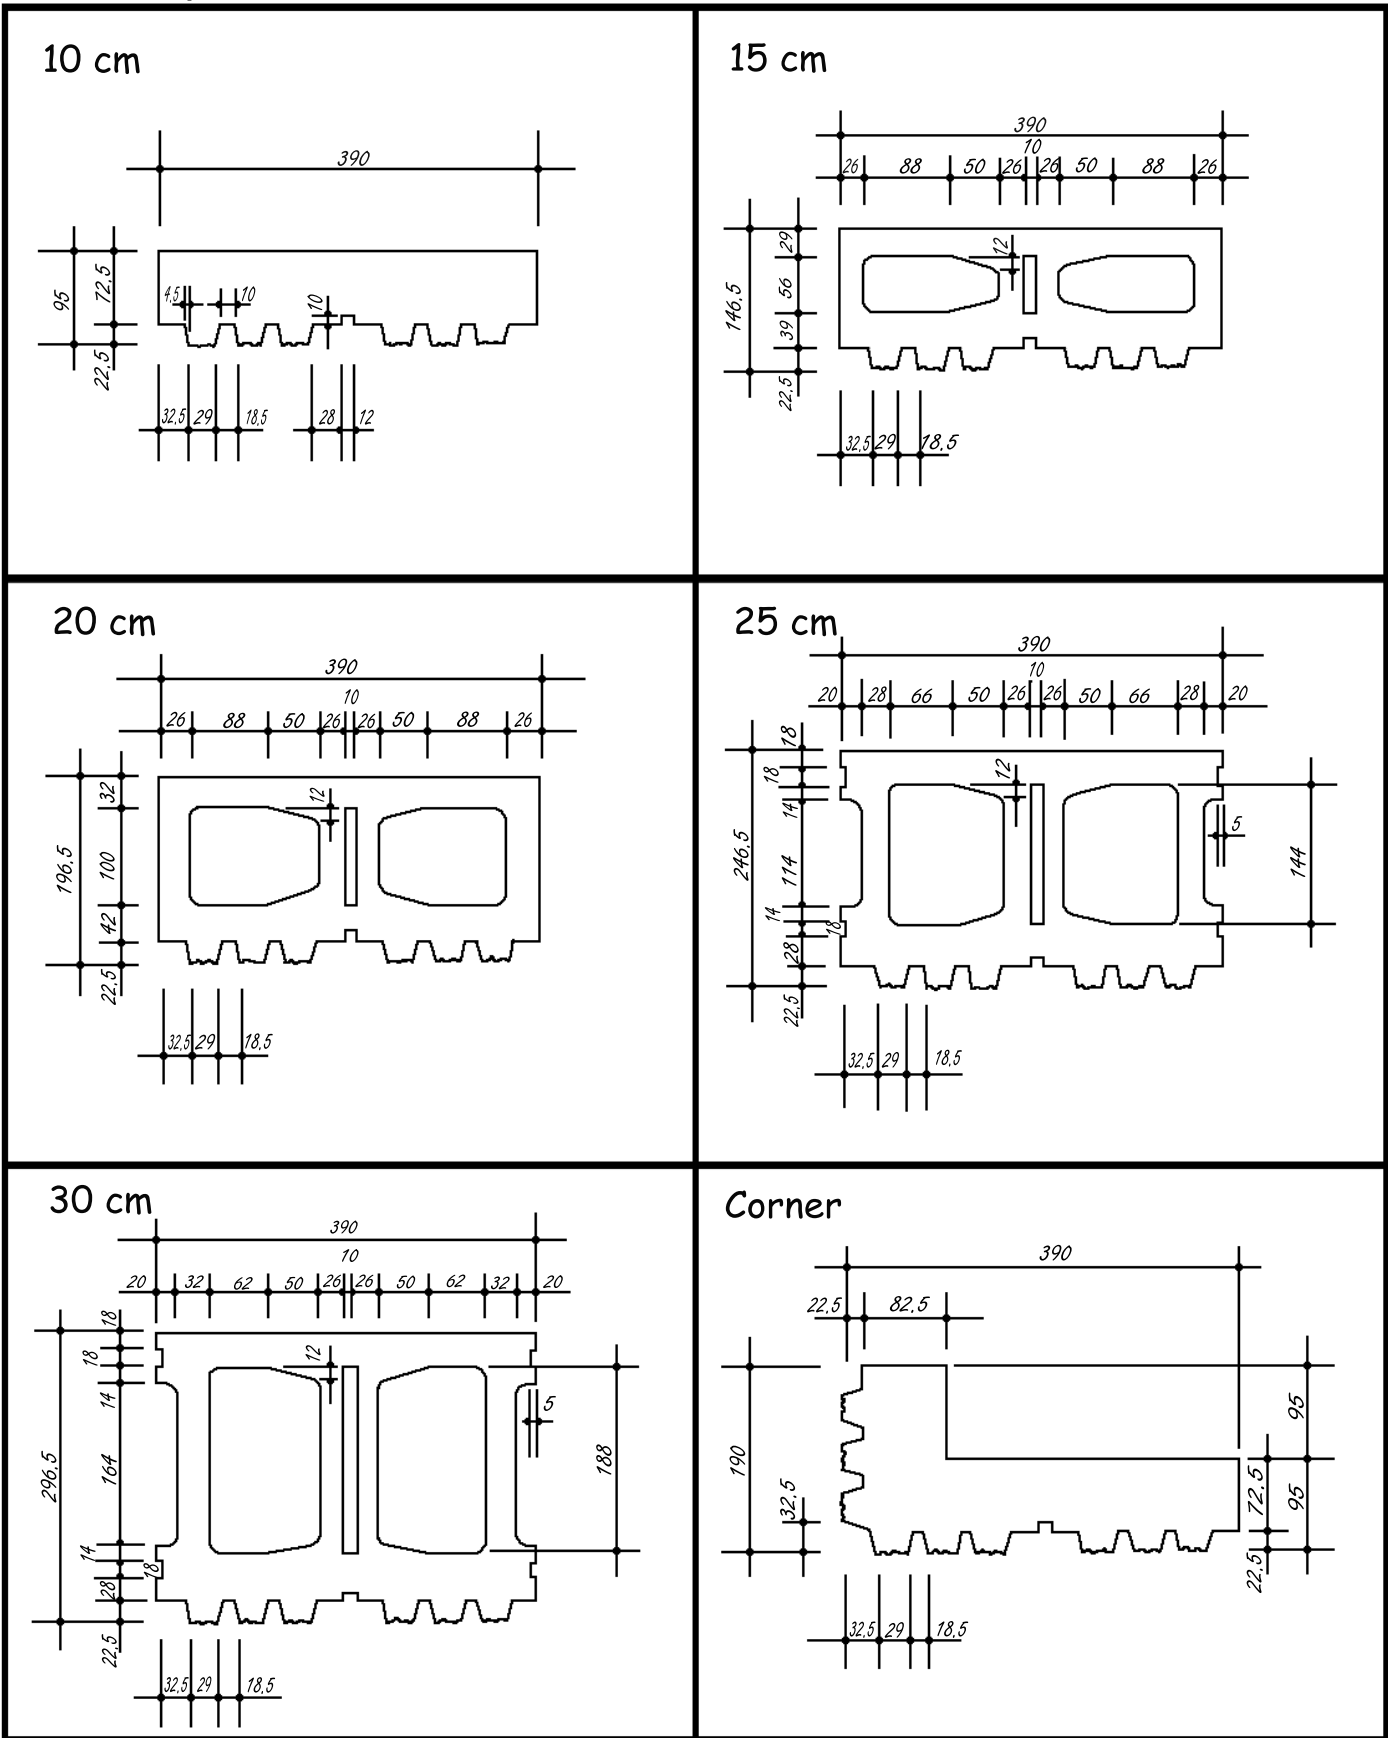

Scored Split Rib

Note: Unit size code 20, 25, 30 cm available in plain & open ends.